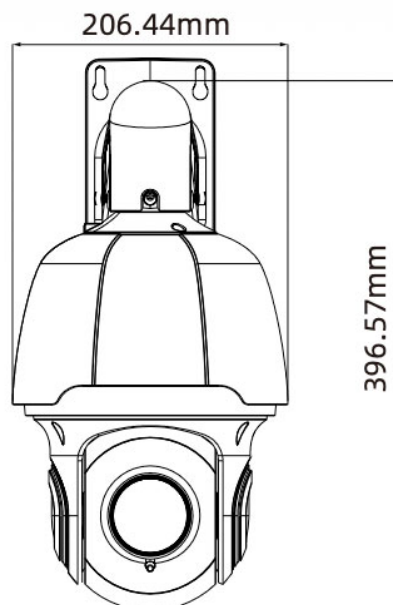

Smart Features	Face Detection, Human & Vehicle Detection, Auto Tracking, Line Crossing, Object Detection, Crossing Counting, Heat Map, Crowd Density, Queue Length, License Plate, Rare Sound, Intrusion, Region Entrance, Region Exiting.
Network	
Ethernet	RJ45(10/100BASE-T)
Video Compression Format	H.265/H.265+/H.264/H.264+/MJPEG
Resolution	5MP (2592x1944 @30fps)
Video Quality Adjustment	8Kbps ~ 8Mbps
Bitrate control method	CBR/VBR
Protocol	TCP/IP, HTTP, DHCP, DNS, DDNS, RTP/RTSP, SMTP, NTP, UPnP, SNMP, HTTPS, FTP
Security	IP address filter; complicated password; Authenticated username and password
Interface Protocol	ONVIF(Profile S/G/T/M)
General	
Operating Temperature	-30 °C to 60 °C (-22 °F to 149 °F)
Operating Humidity	≤ 90% RH
Ingress Protection	IP67, IK10
Power	DC 12V/PoE+, Max. 25.6W

I Dimensions

I CANADAI Co.,Ltd.
Smart Surveillance Systems
Email us: Support@Canadai.net

*All pictures and specifications are for reference only
And are subject to change without prior notice.