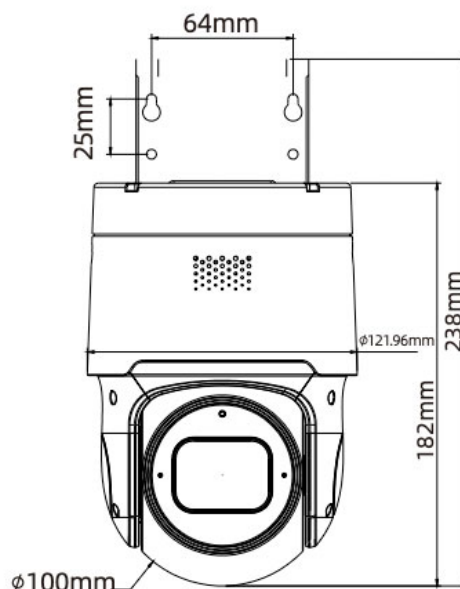

Network	
Ethernet	RJ45(10/100BASE-T)
Video Compression Format	H.265/H.265+/H.264/H.264+/MJPEG
Resolution	8MP(3840x2160)@30fps
Video Quality Adjustment	256Kbps ~ 16Mbps
Bitrate control method	CBR/VBR
Protocol	TCP/IP, HTTP, DHCP, DNS, DDNS, RTP/RTSP, SMTP, NTP, UPnP, SNMP, HTTPS, FTP
Security	IP address filter; complicated password; Authenticated username and password
Interface Protocol	ONVIF(Profile S/G/T/M)
General	
Operating Temperature	-20°C ~ +60°C (-4°F ~ 140 °F)
Operating Humidity	≤ 90% RH
Ingress Protection	IP66
Power	DC 12V/PoE
Housing	Metal

■ Dimensions

■ CANADAI Co.,Ltd.
Smart Surveillance Systems
Email us: Support@Canadai.net

*All pictures and specifications are for reference only
And are subject to change without prior notice.