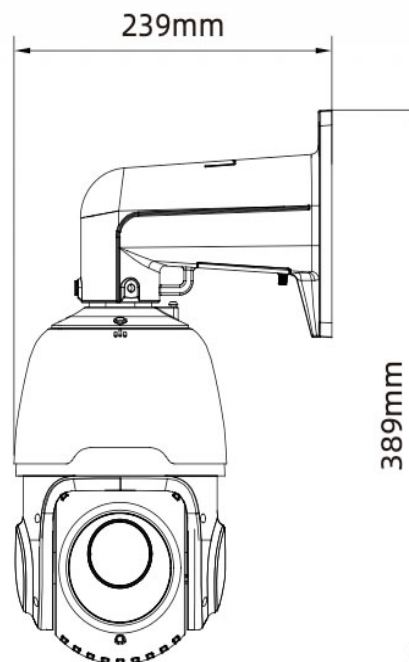

Smart Features	Face Detection, Human & Vehicle Detection, Auto Tracking, Line Crossing, Object Detection, Crossing Counting, Heat Map, Crowd Density, Queue Length, License Plate, Rare Sound, Intrusion, Region Entrance, Region Exiting.
Network	
Ethernet	RJ45(10/100BASE-T)
Video Compression Format	H.265/H.265+/H.264/H.264+/MJPEG
Resolution	8MP(3840x2160)@30fps
Video Quality Adjustment	256Kbps ~ 16Mbps
Bitrate control method	CBR/VBR
Protocol	TCP/IP, HTTP, DHCP, DNS, DDNS, RTP/RTSP, SMTP, NTP, UPnP, SNMP, HTTPS, FTP
Security	IP address filter; complicated password; Authenticated username and password
Interface Protocol	ONVIF(Profile S/G/T/M)
General	
Operating Temperature	-30 °C to 60 °C (-22 °F to 149 °F)
Operating Humidity	≤ 90% RH
Ingress Protection	IP67, IK10
Power	DC 12V/PoE+, max. 22 W

■ Dimensions

■ CANADAI Co.,Ltd.
Smart Surveillance Systems
Email us: Support@Canadai.net

*All pictures and specifications are for reference only
And are subject to change without prior notice.