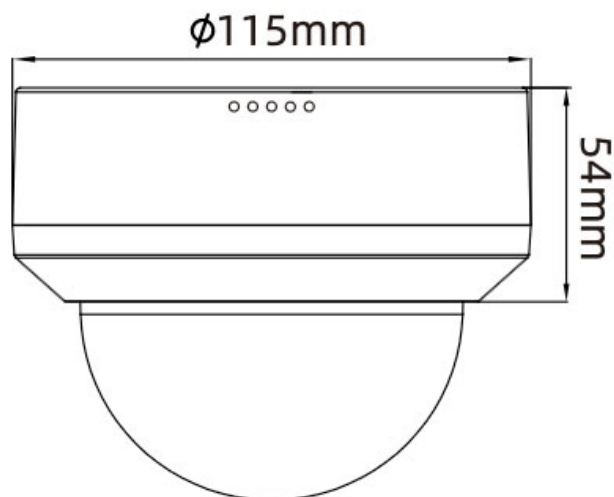

Network	
Ethernet	RJ45(10/100BASE-T)
Video Compression Format	H.265/H.265+/H.264/H.264+/MJPEG
Resolution	6MP(3200x1800)@30fps
Video Quality Adjustment	256Kbps ~ 16Mbps
Bitrate control method	CBR/VBR
Protocol	TCP/IP, HTTP, DHCP, DNS, DDNS, RTP/RTSP, SMTP, NTP, UPnP, SNMP, HTTPS, FTP
Interface Protocol	ONVIF(Profile S/G/T/M)
General	
Operating Temperature	-35°C ~ +60°C (-31°F ~ 140 °F)
Operating Humidity	≤ 90% RH
Ingress Protection	IP67
Power	TBD
Housing	Metal - Vandal Proof

■ Dimensions

■ **CANADAI Co.,Ltd.**
Smart Surveillance Systems
Email us: Support@Canadai.net

*All pictures and specifications are for reference only
And are subject to change without prior notice.