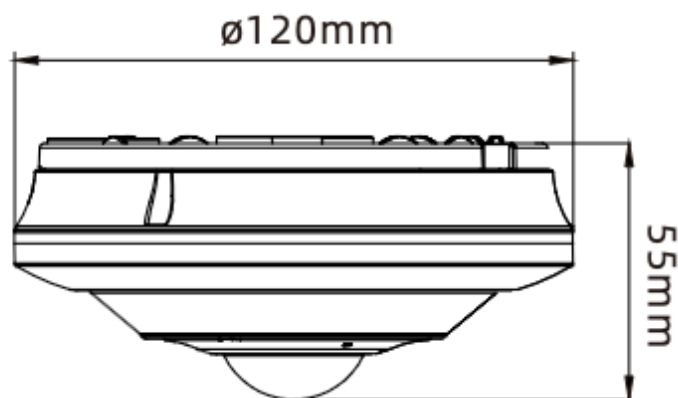

AI Features	Line Crossing, Crossing Counting, Heat Map, Rare Sound, Intrusion, Region Entrance, Region Exiting, Queue Length, Crowd Density
Network	
Ethernet	RJ45(10/100BASE-T)
Video Compression Format	H.265/H.265+/H.264/H.264+/MJPEG
Resolution	12MP(3536x3536)@30fps
Video Quality Adjustment	256Kbps ~ 16Mbps
Bitrate control method	CBR/VBR
Protocol	TCP/IP, HTTP, DHCP, DNS, DDNS, RTP/RTSP, SMTP, NTP, UPnP, SNMP, HTTPS, FTP
Interface Protocol	ONVIF(Profile S/G/T/M)
General	
Operating Temperature	-35°C ~ +60°C (-31°F ~ 140 °F)
Operating Humidity	≤ 90% RH
Ingress Protection	IP67
Power	DC12V: Max.7 .97W, PoE: Max.9.66W
Housing	Metal

■ Dimensions

■ **CANADAI Co.,Ltd.**
Smart Surveillance Systems
Email us: Support@Canadai.net

*All pictures and specifications are for reference only
And are subject to change without prior notice.