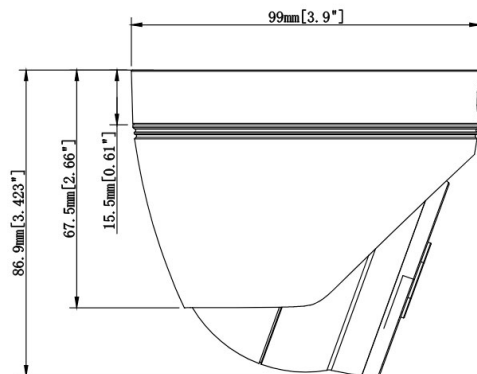

Resolution	Main Stream@30fps 4MP(2560x1440) 2MP(1920x1080) HD(1280x720) Sub Stream@30fps D1(704x480)WW VGA(640x480)
Video Quality Adjustment	512Kbps ~ 4Mbps
Bitrate control method	CBR/VBR
P2P	NA
IP	IPv4
Protocol	TCP/IP, HTTP, DHCP, DNS, DDNS, RTP/RTSP, SMTP, NTP, HTTPS
Security	Complicated password; Authenticated username and password
Interface Protocol	ONVIF
Web Viewer	IE10, Google Chrome 11
Environmental	
Operating Conditions	-35°C +55°C / Less than 90% RH
Ingress Protection	IP67
Electrical	
Input Voltage / Current	PoE (IEEE802.3af)
Power Consumption	TBD
Housing	Metal + Plastic

I Dimensions

CANADAI Co.,Ltd.
Smart Surveillance Systems
Email us: Support@Canadai.net

*All pictures and specifications are for reference only
And are subject to change without prior notice.