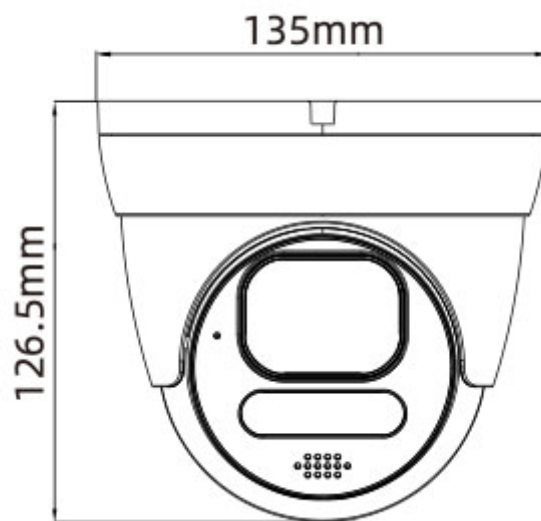

Network	
Ethernet	RJ45(10/100BASE-T)
Video Compression Format	H.265/H.265+/H.264/H.264+/MJPEG
Resolution	5MP(2880x1620)@30fps
Video Quality Adjustment	256Kbps ~ 8Mbps
Bitrate control method	CBR/VBR
Protocol	TCP/IP, HTTP, DHCP, DNS, DDNS, RTP/RTSP, SMTP, NTP, UPnP, SNMP, HTTPS, FTP
Interface Protocol	ONVIF(Profile S/G/T/M)
General	
Operating Temperature	-35°C ~ +60°C (-31°F ~ 140 °F)
Operating Humidity	≤ 90% RH
Ingress Protection	IP67
Power	DC12V: max 6.5W, PoE: max 8.1W
Housing	Metal

■ Dimensions

■ **CANADAI Co.,Ltd.**
Smart Surveillance Systems
Email us: Support@Canadai.net

*All pictures and specifications are for reference only
And are subject to change without prior notice.