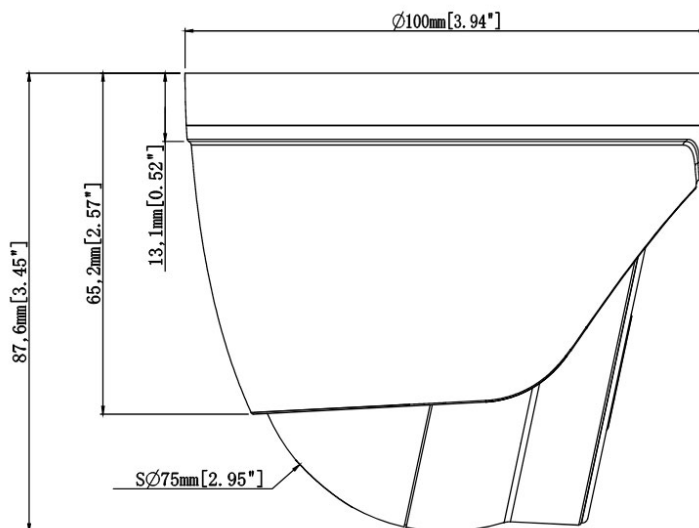

Network	
Ethernet	RJ45(10/100BASE-T)
Video Compression Format	H.265/H.265+/H.264/H.264+/MJPEG
Resolution	5MP(2880x1620)@30fps
Video Quality Adjustment	256Kbps ~ 8Mbps
Bitrate control method	CBR/VBR
Protocol	TCP/IP, HTTP, DHCP, DNS, DDNS, RTP/RTSP, SMTP, NTP, UPnP, SNMP, HTTPS, FTP
Interface Protocol	ONVIF(Profile S/G/T/M)
General	
Operating Temperature	-35°C ~ +60°C (-31°F ~ 140 °F)
Operating Humidity	≤ 90% RH
Ingress Protection	IP67
Power	DC12V: max.5.8W, PoE: max.7.1W
Housing	Metal

Dimensions

CANADAI Co.,Ltd.
Smart Surveillance Systems
Email us: Support@Canada.net

*All pictures and specifications are for reference only
And are subject to change without prior notice.