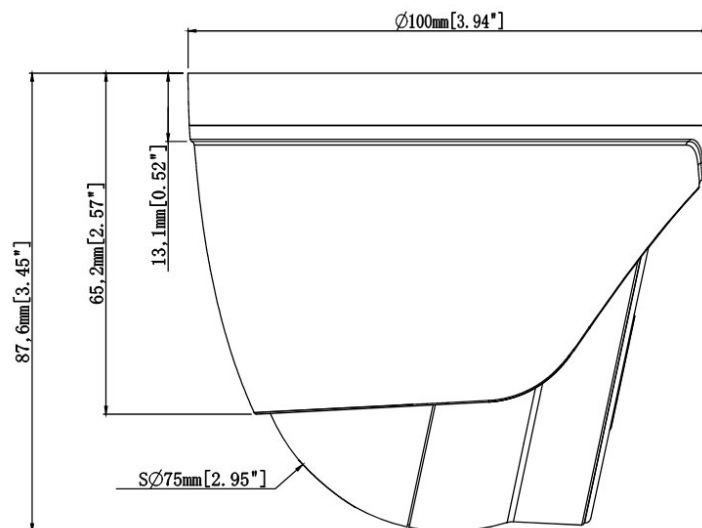

Network	
Ethernet	RJ45(10/100BASE-T)
Video Compression Format	H.265/H.265+/H.264/H.264+/MJPEG
Resolution	Main Stream@20fps 8MP(3840x2160),5MP(2592x1944,3072x1728), 4MP(2592x1520),3MP(2304x1296),1080P(1920x1080), 960P(1280*960),720P(1280x720)
Video Quality Adjustment	256Kbps ~ 16Mbps
Bitrate control method	CBR/VBR
Protocol	TCP/IP, HTTP, DHCP, DNS, DDNS, RTP/RTSP, SMTP, NTP, UPnP, SNMP, HTTPS, FTP
Security	IP address filter;complicated password;Authenticated username and password
Interface Protocol	ONVIF(Profile S/G/T/M)
General	
Operating Temperature	-35°C ~ +60°C (-31°F ~ 140 °F)
Operating Humidity	≤ 90% RH
Ingress Protection	IP67
Power	DC12V: max.5.8W, PoE: max.7.1W
Housing	Metal

Dimensions

CANADAI Co.,Ltd.
Smart Surveillance Systems
Email us: Support@Canadai.net

*All pictures and specifications are for reference only
And are subject to change without prior notice.