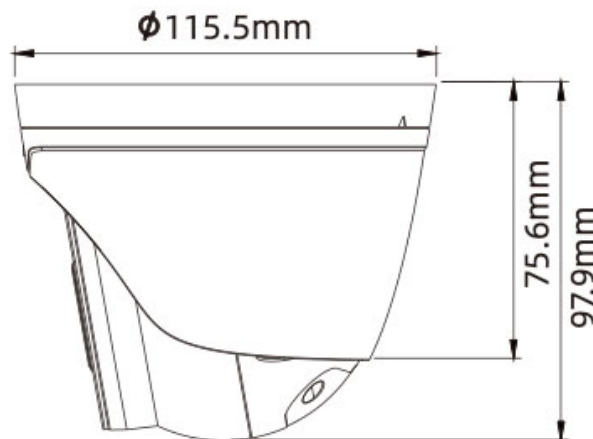

Network	
Ethernet	RJ45(10/100BASE-T)
Video Compression Format	H.265/H.265+/H.264/H.264+/MJPEG
Resolution	8MP(3840x2160)@30fps
Video Quality Adjustment	256Kbps ~ 16Mbps
Bitrate control method	CBR/VBR
Protocol	TCP/IP, HTTP, DHCP, DNS, DDNS, RTP/RTSP, SMTP, NTP, UPnP, SNMP, HTTPS, FTP
Security	IP address filter; complicated password; Authenticated username and password
Interface Protocol	ONVIF(Profile S/G/T/M)
General	
Operating Temperature	-35°C ~ +60°C (-31°F ~ 140 °F)
Operating Humidity	≤ 90% RH
Ingress Protection	IP67
Power	DC12V: max.7.1W, PoE: max.8.3W
Housing	Metal

I Dimensions

CANADAI Co.,Ltd.
Smart Surveillance Systems
Email us: Support@Canadai.net

*All pictures and specifications are for reference only
And are subject to change without prior notice.