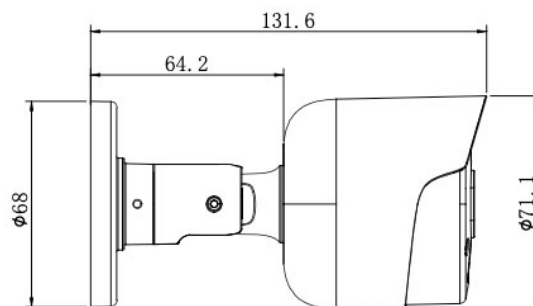

Resolution	Main Stream@30fps 4MP(2560x1440) 2MP(1920x1080) HD(1280x720) Sub Stream@30fps D1(704x480)WW VGA(640x480)
Video Quality Adjustment	512Kbps ~ 4Mbps
Bitrate control method	CBR/VBR
P2P	NA
IP	IPv4
Protocol	TCP/IP, HTTP, DHCP, DNS, DDNS, RTP/RTSP, SMTP, NTP, HTTPS
Security	Complicated password; Authenticated username and password
Interface Protocol	ONVIF
Web Viewer	IE10, Google Chrome 11
Environmental	
Operating Conditions	-35°C +55°C / Less than 90% RH
Ingress Protection	IP67
Electrical	
Input Voltage / Current	PoE (IEEE802.3af)
Power Consumption	TBD
Housing	Metal + Plastic

I Dimensions

CANADAI Co.,Ltd.
Smart Surveillance Systems
Email us: Support@Canadai.net

*All pictures and specifications are for reference only
And are subject to change without prior notice.