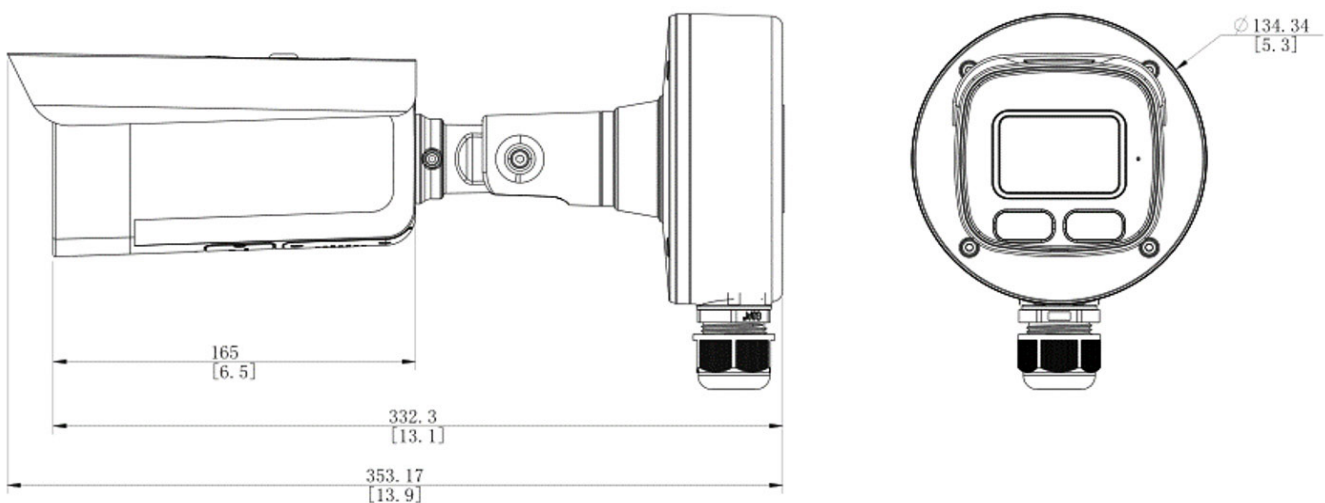

Network	
Ethernet	RJ45(10/100BASE-T)
Video Compression Format	H.265/H.265+/H.264/H.264+/MJPEG
Resolution	8MP(3840x2160)@30fps
Video Quality Adjustment	256Kbps ~ 16Mbps
Bitrate control method	CBR/VBR
Protocol	TCP/IP, HTTP, DHCP, DNS, DDNS, RTP/RTSP, SMTP, NTP, UPnP, SNMP, HTTPS, FTP
Security	IP address filter; complicated password; Authenticated username and password
Interface Protocol	ONVIF(Profile S/G/T/M)
General	
Operating Temperature	-35°C ~ +60°C (-31°F ~ 140 °F)
Operating Humidity	≤ 90% RH
Ingress Protection	IP67, IK10, NEMA 4X
Power	DC12V: Max 10.24W, POE(48V): Max 12.28W
Housing	Metal

Dimensions

CANADAI Co.,Ltd.
Smart Surveillance Systems
Email us: Support@Canadai.net

*All pictures and specifications are for reference only
And are subject to change without prior notice.