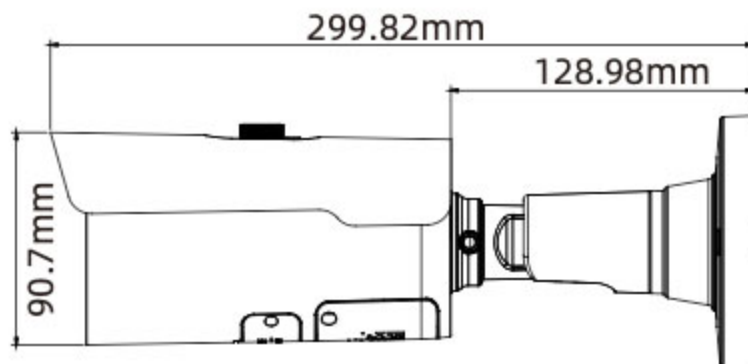

Network	
Ethernet	RJ45(10/100BASE-T)
Video Compression Format	H.265/H.265+/H.264/H.264+/MJPEG
Resolution	8MP(3840x2160)@30fps
Video Quality Adjustment	256Kbps ~ 16Mbps
Bitrate control method	CBR/VBR
Protocol	TCP/IP, HTTP, DHCP, DNS, DDNS, RTP/RTSP, SMTP, NTP, UPnP, SNMP, HTTPS, FTP
Security	IP address filter; complicated password; Authenticated username and password
Interface Protocol	ONVIF(Profile S/G/T/M)
General	
Operating Temperature	-35°C ~ +60°C (-31°F ~ 140 °F)
Operating Humidity	≤ 90% RH
Ingress Protection	IP67
Power	DC12V: max.5.75W, PoE: max.7 .63W
Housing	Metal

I Dimensions

CANADAI Co.,Ltd.
Smart Surveillance Systems
Email us: Support@Canadai.net

*All pictures and specifications are for reference only
And are subject to change without prior notice.